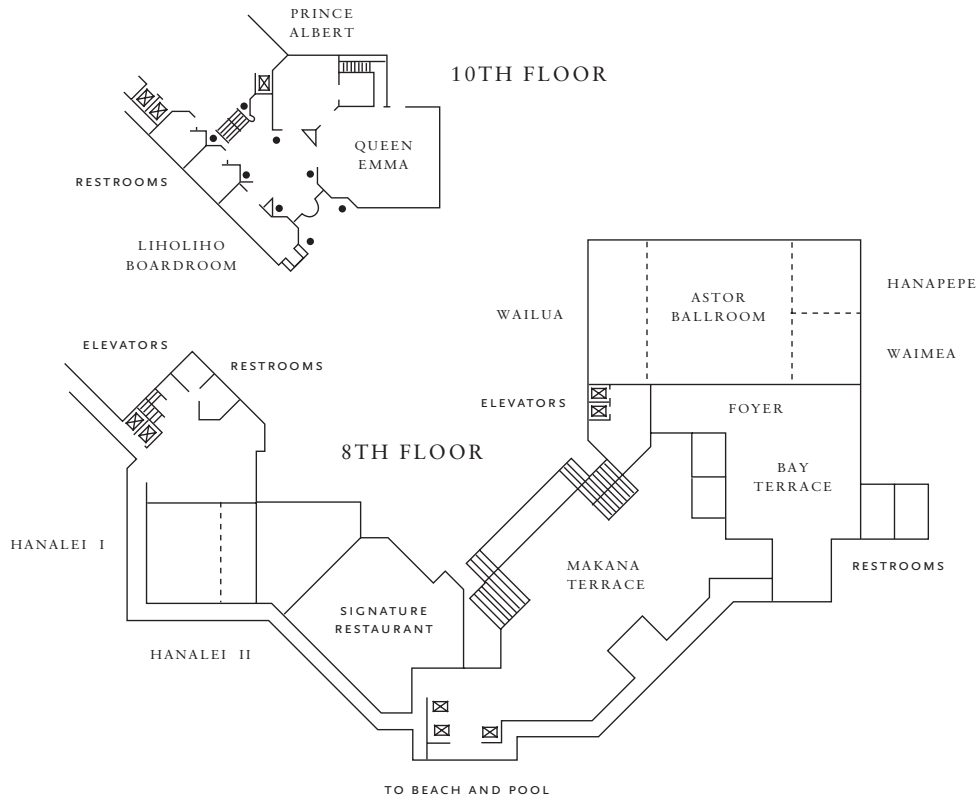

THE ST. REGIS PRINCEVILLE RESORT

NAME	DIMENSIONS	CEILING HEIGHT	TOTAL SQ. FT.	THEATRE SEATING	CLASSROOM SEATING	ROUND 10 TOPS	RECEPTION
WAILUA	26' x 57' 4"	10' 2"	1,490	160	100	100	160
ASTOR	57' 4" x 63'	(H) 17' 6" (L) 14' 2"	3,610	420	250	300	300
HANAPEPE	26' 6" x 28' 8"	10' 2"	758	85	50	50	80
WAIMEA	26' 6" x 28' 8"	10' 2"	758	85	50	50	80
ASTOR BALLROOM	115' 6" x 57' 4"	(H) 17' 6" (M) 14' 2" (L) 10' 2"	6,616	750	450	500	620
QUEEN EMMA	30' x 43'	12' 5"	1,290	120	70	80	120
PRINCE ALBERT	27' x 21'	12' 5"	567	60	35	40	50
LIHOLIHO BOARDROOM	27' x 13'	12' 5"	351	N/A	N/A	N/A	N/A
HANALEI I	23' x 27'	10' 5"	621	65	40	50	65
HANALEI II	23' x 13'	10' 5"	299	30	20	20	30
HANALEI	23' x 40'	10' 5"	920	95	60	70	95
BAY TERRACE (COVERED)	44' x 52'	9' 7"	2,288	-	-	140	200
BAY TERRACE (OPEN)	20' x 29'	N/A	580	-	-	40	55
BAY TERRACE (TOTAL)			2,868	-	-	180	255
KAMANI COVE	80' x 60'	N/A	3,200	250	-	200	300
FORT ALEXANDER	Event Lawn	N/A	10,000	-	-	-	700